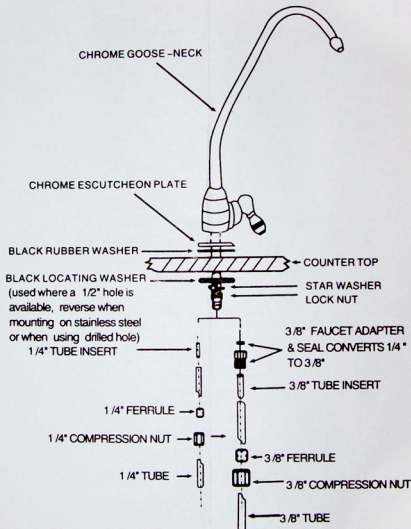

Installation of Single-handle ceramics goose - neck faucet

1/4" INSERT, 3/8" FAUCET ADAPTER KIT & TUBES ARE
OPTIONAL, PLEASE CALL YOUR DEALER FOR MORE INFORMATION.